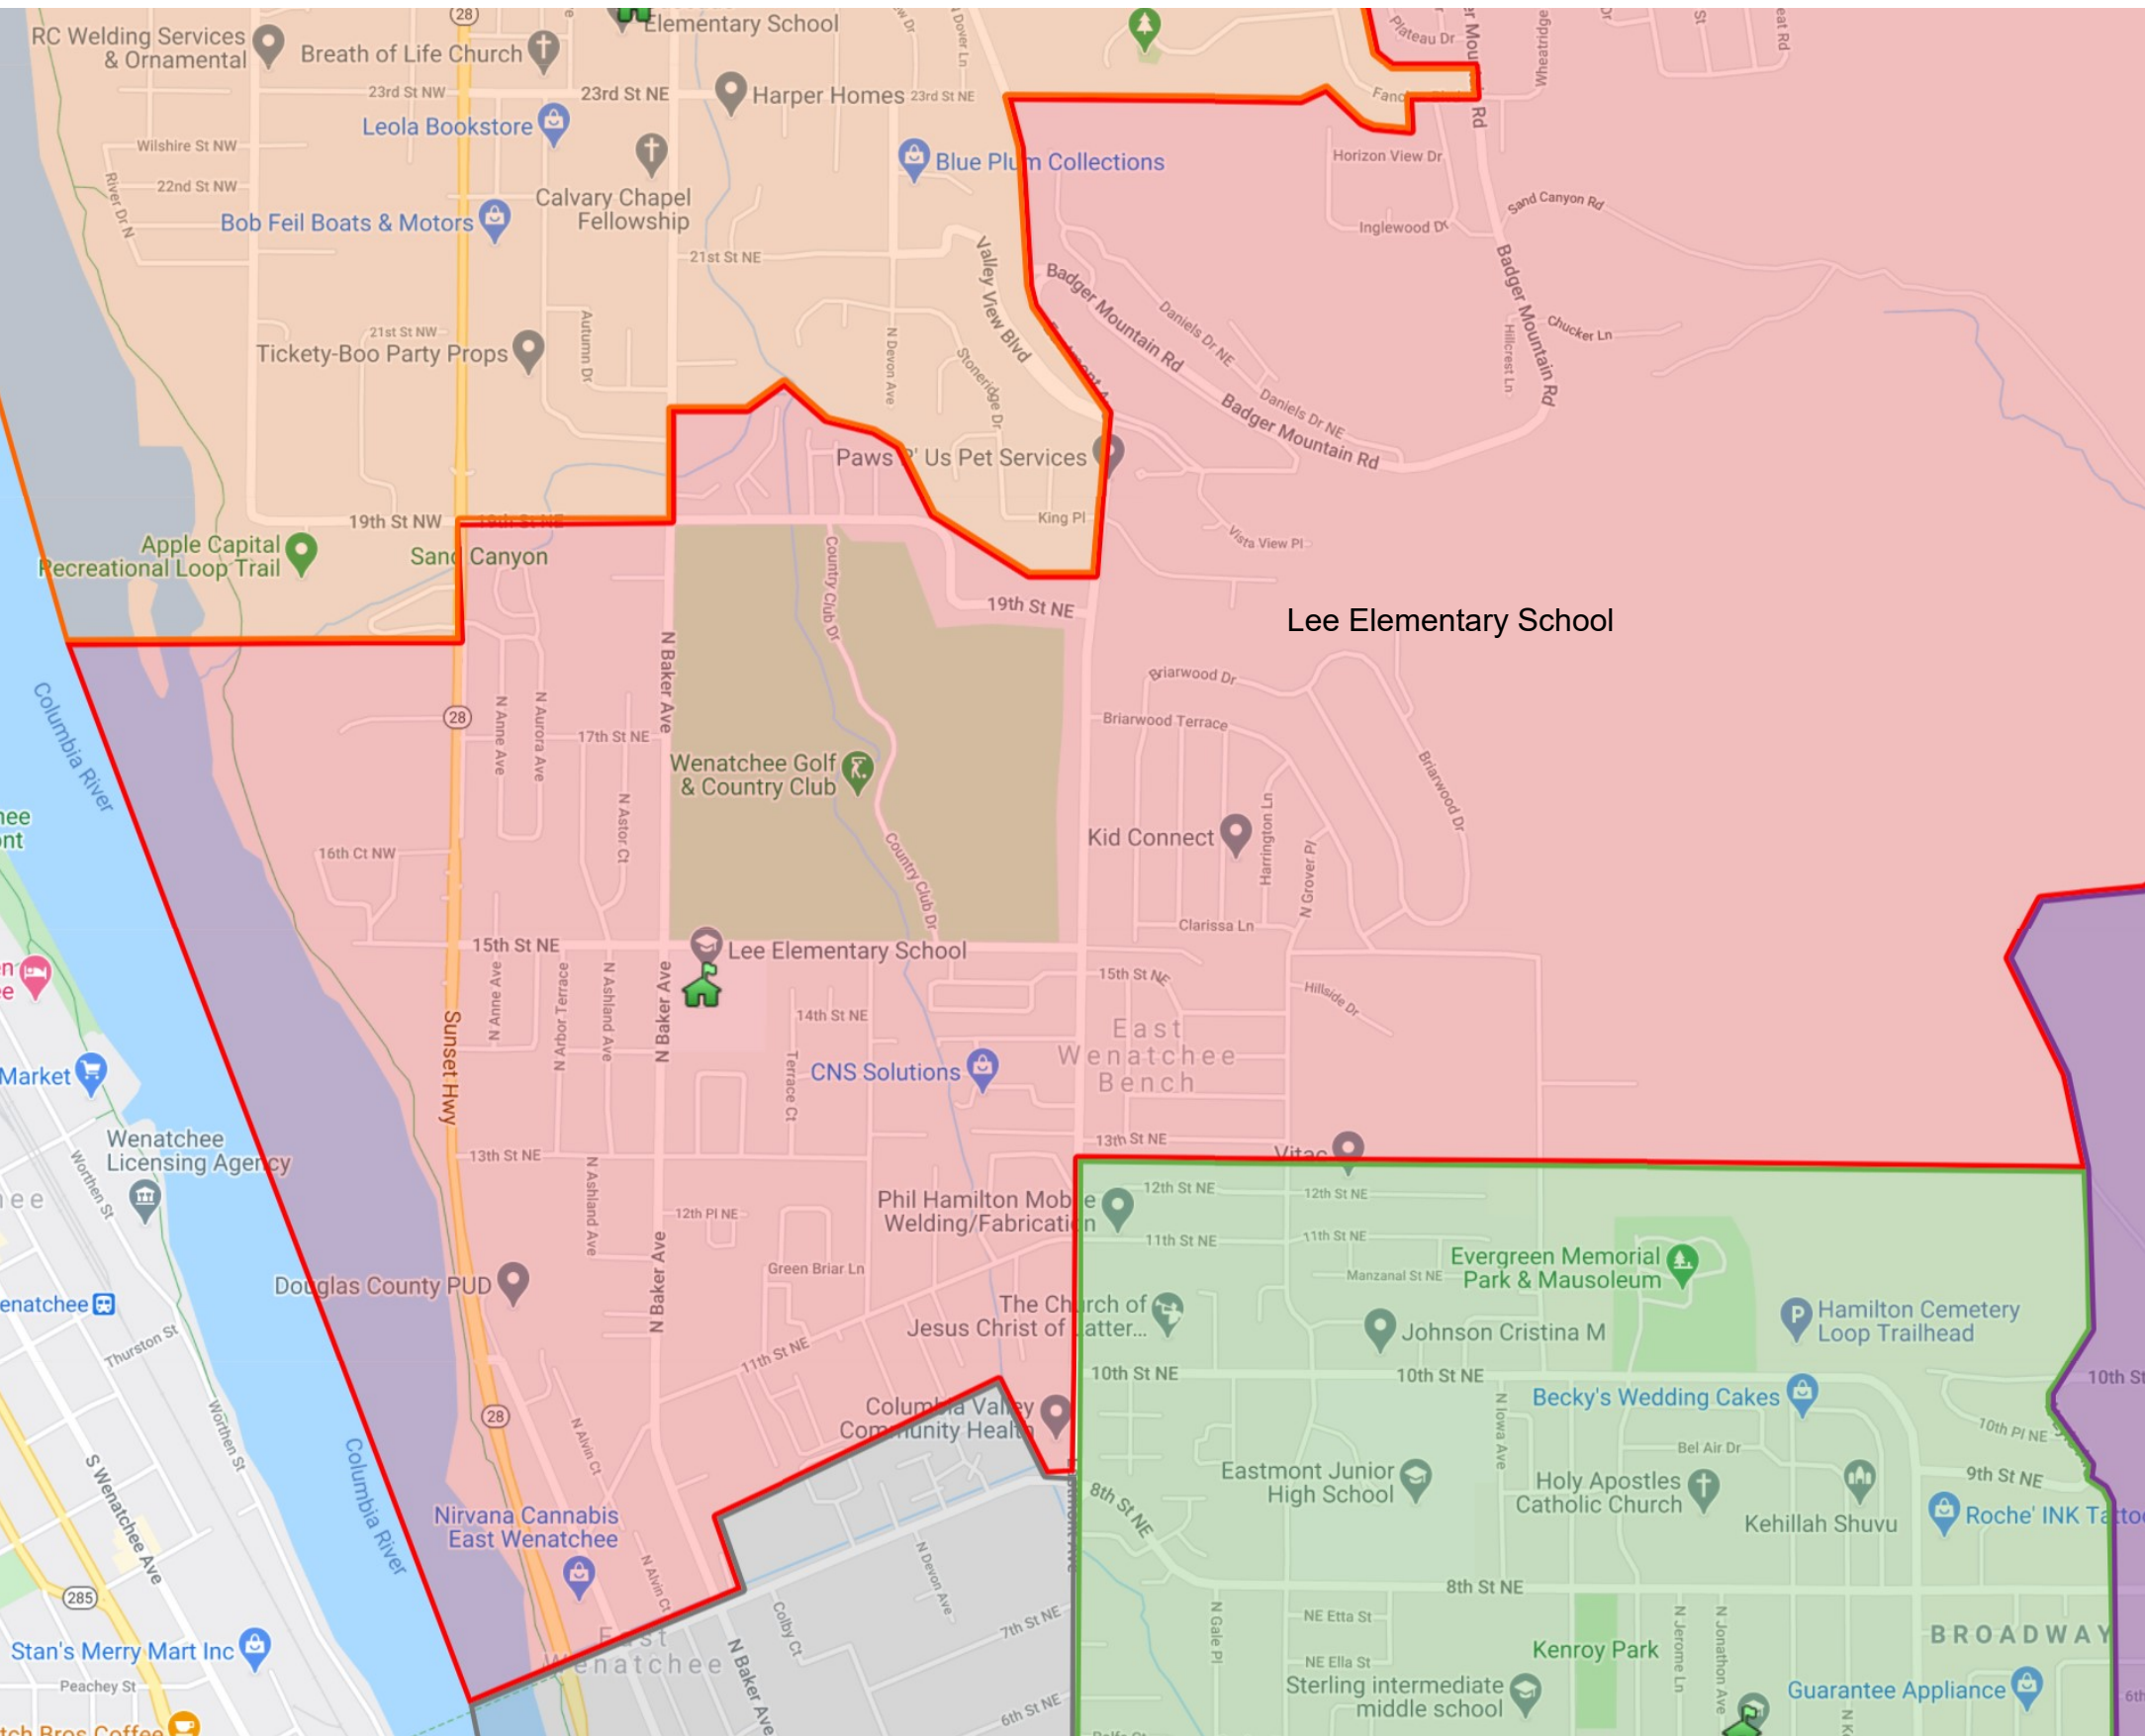

Eastmont School District
School Attendance Areas
Lee Elementary School