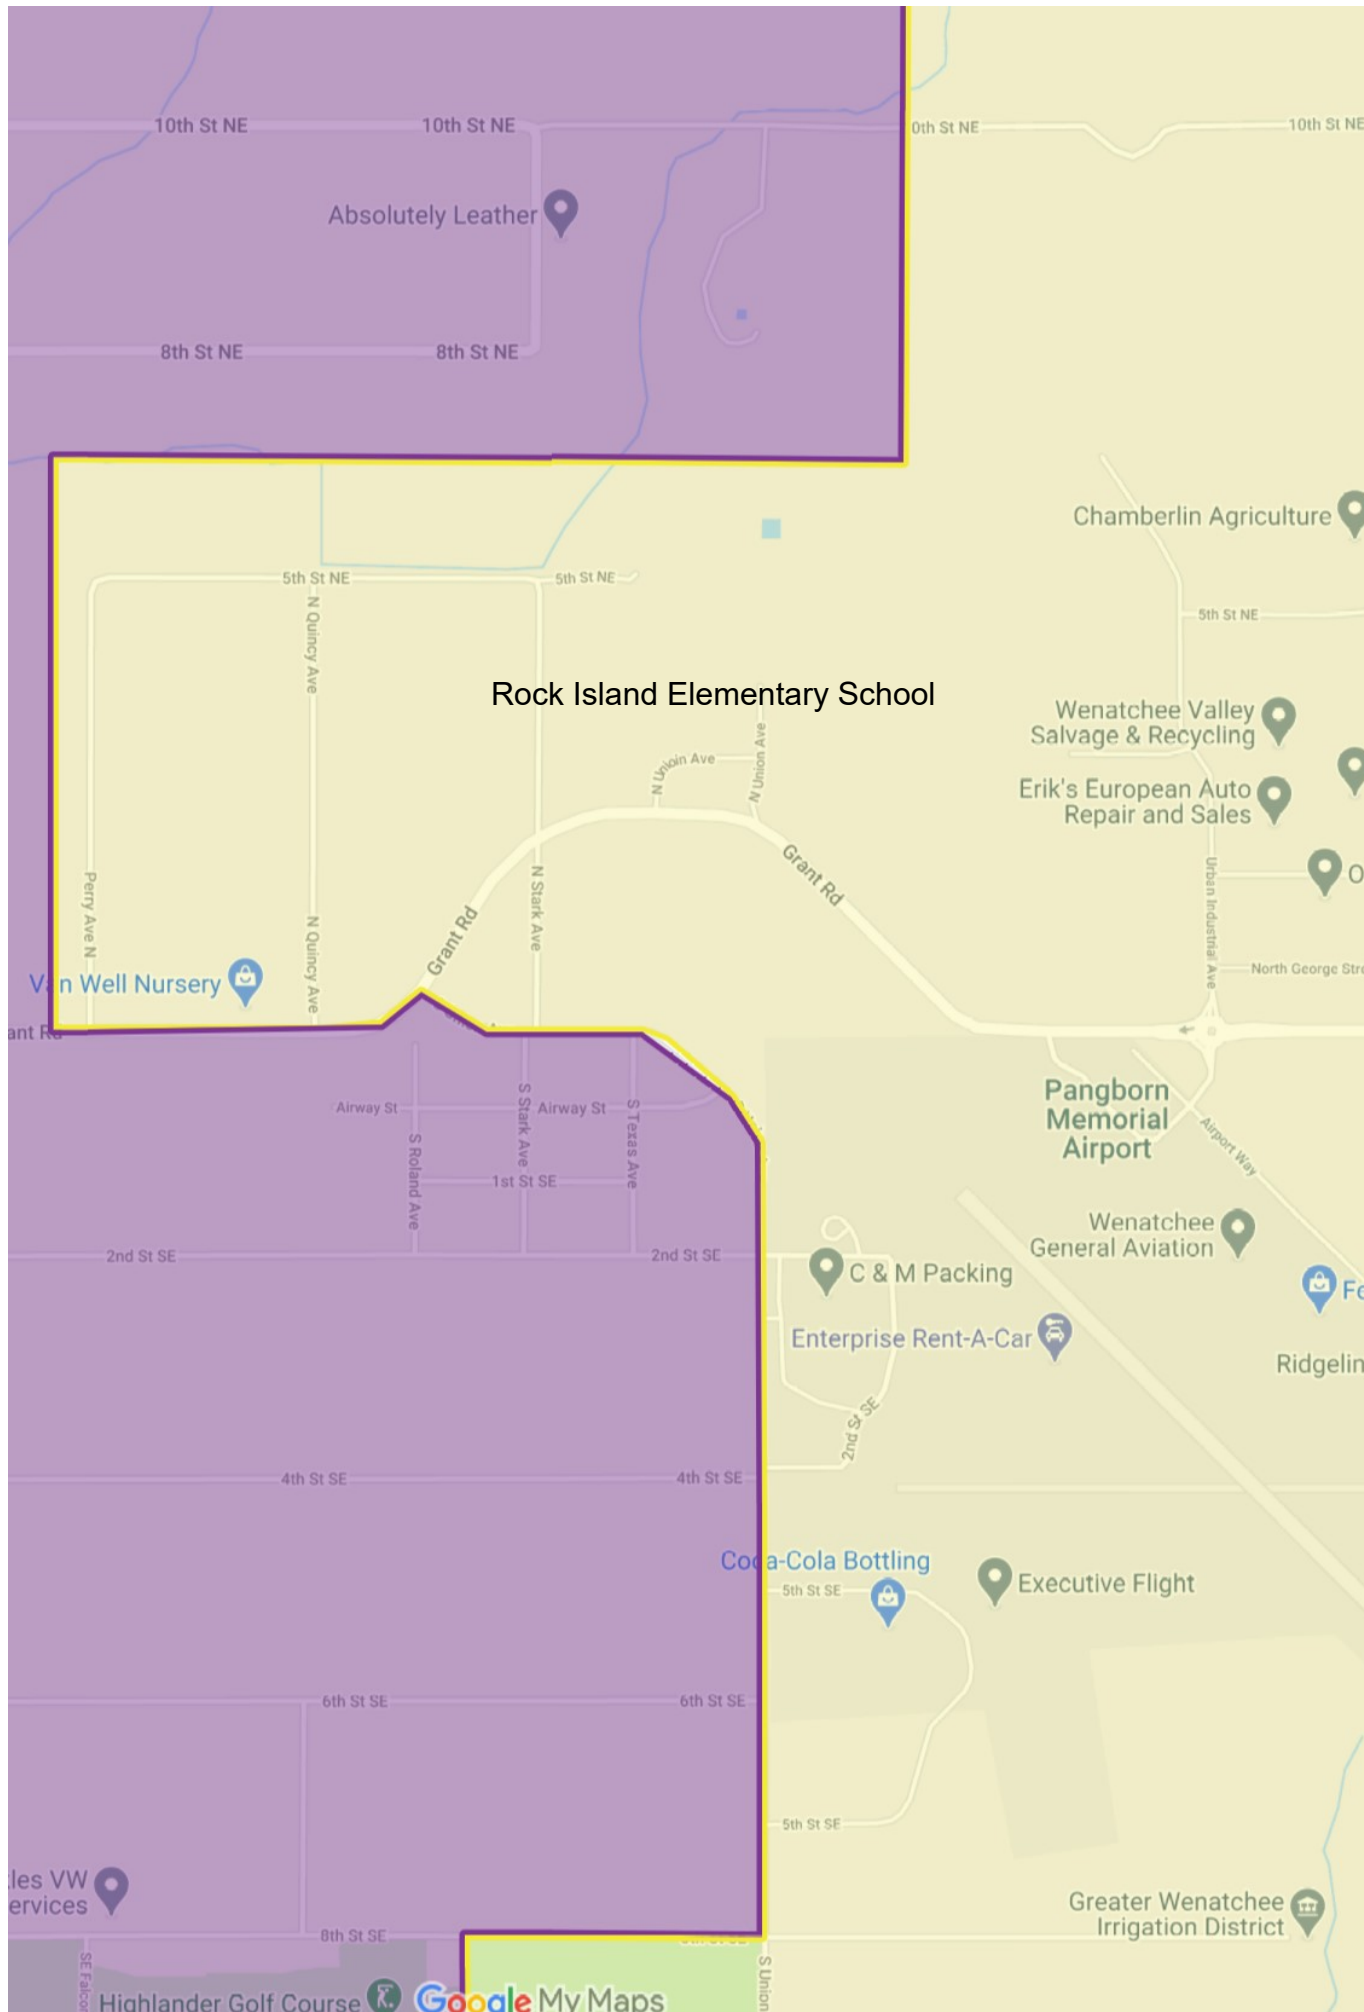

Eastmont School District
School Attendance Areas
Rock Island Elementary School