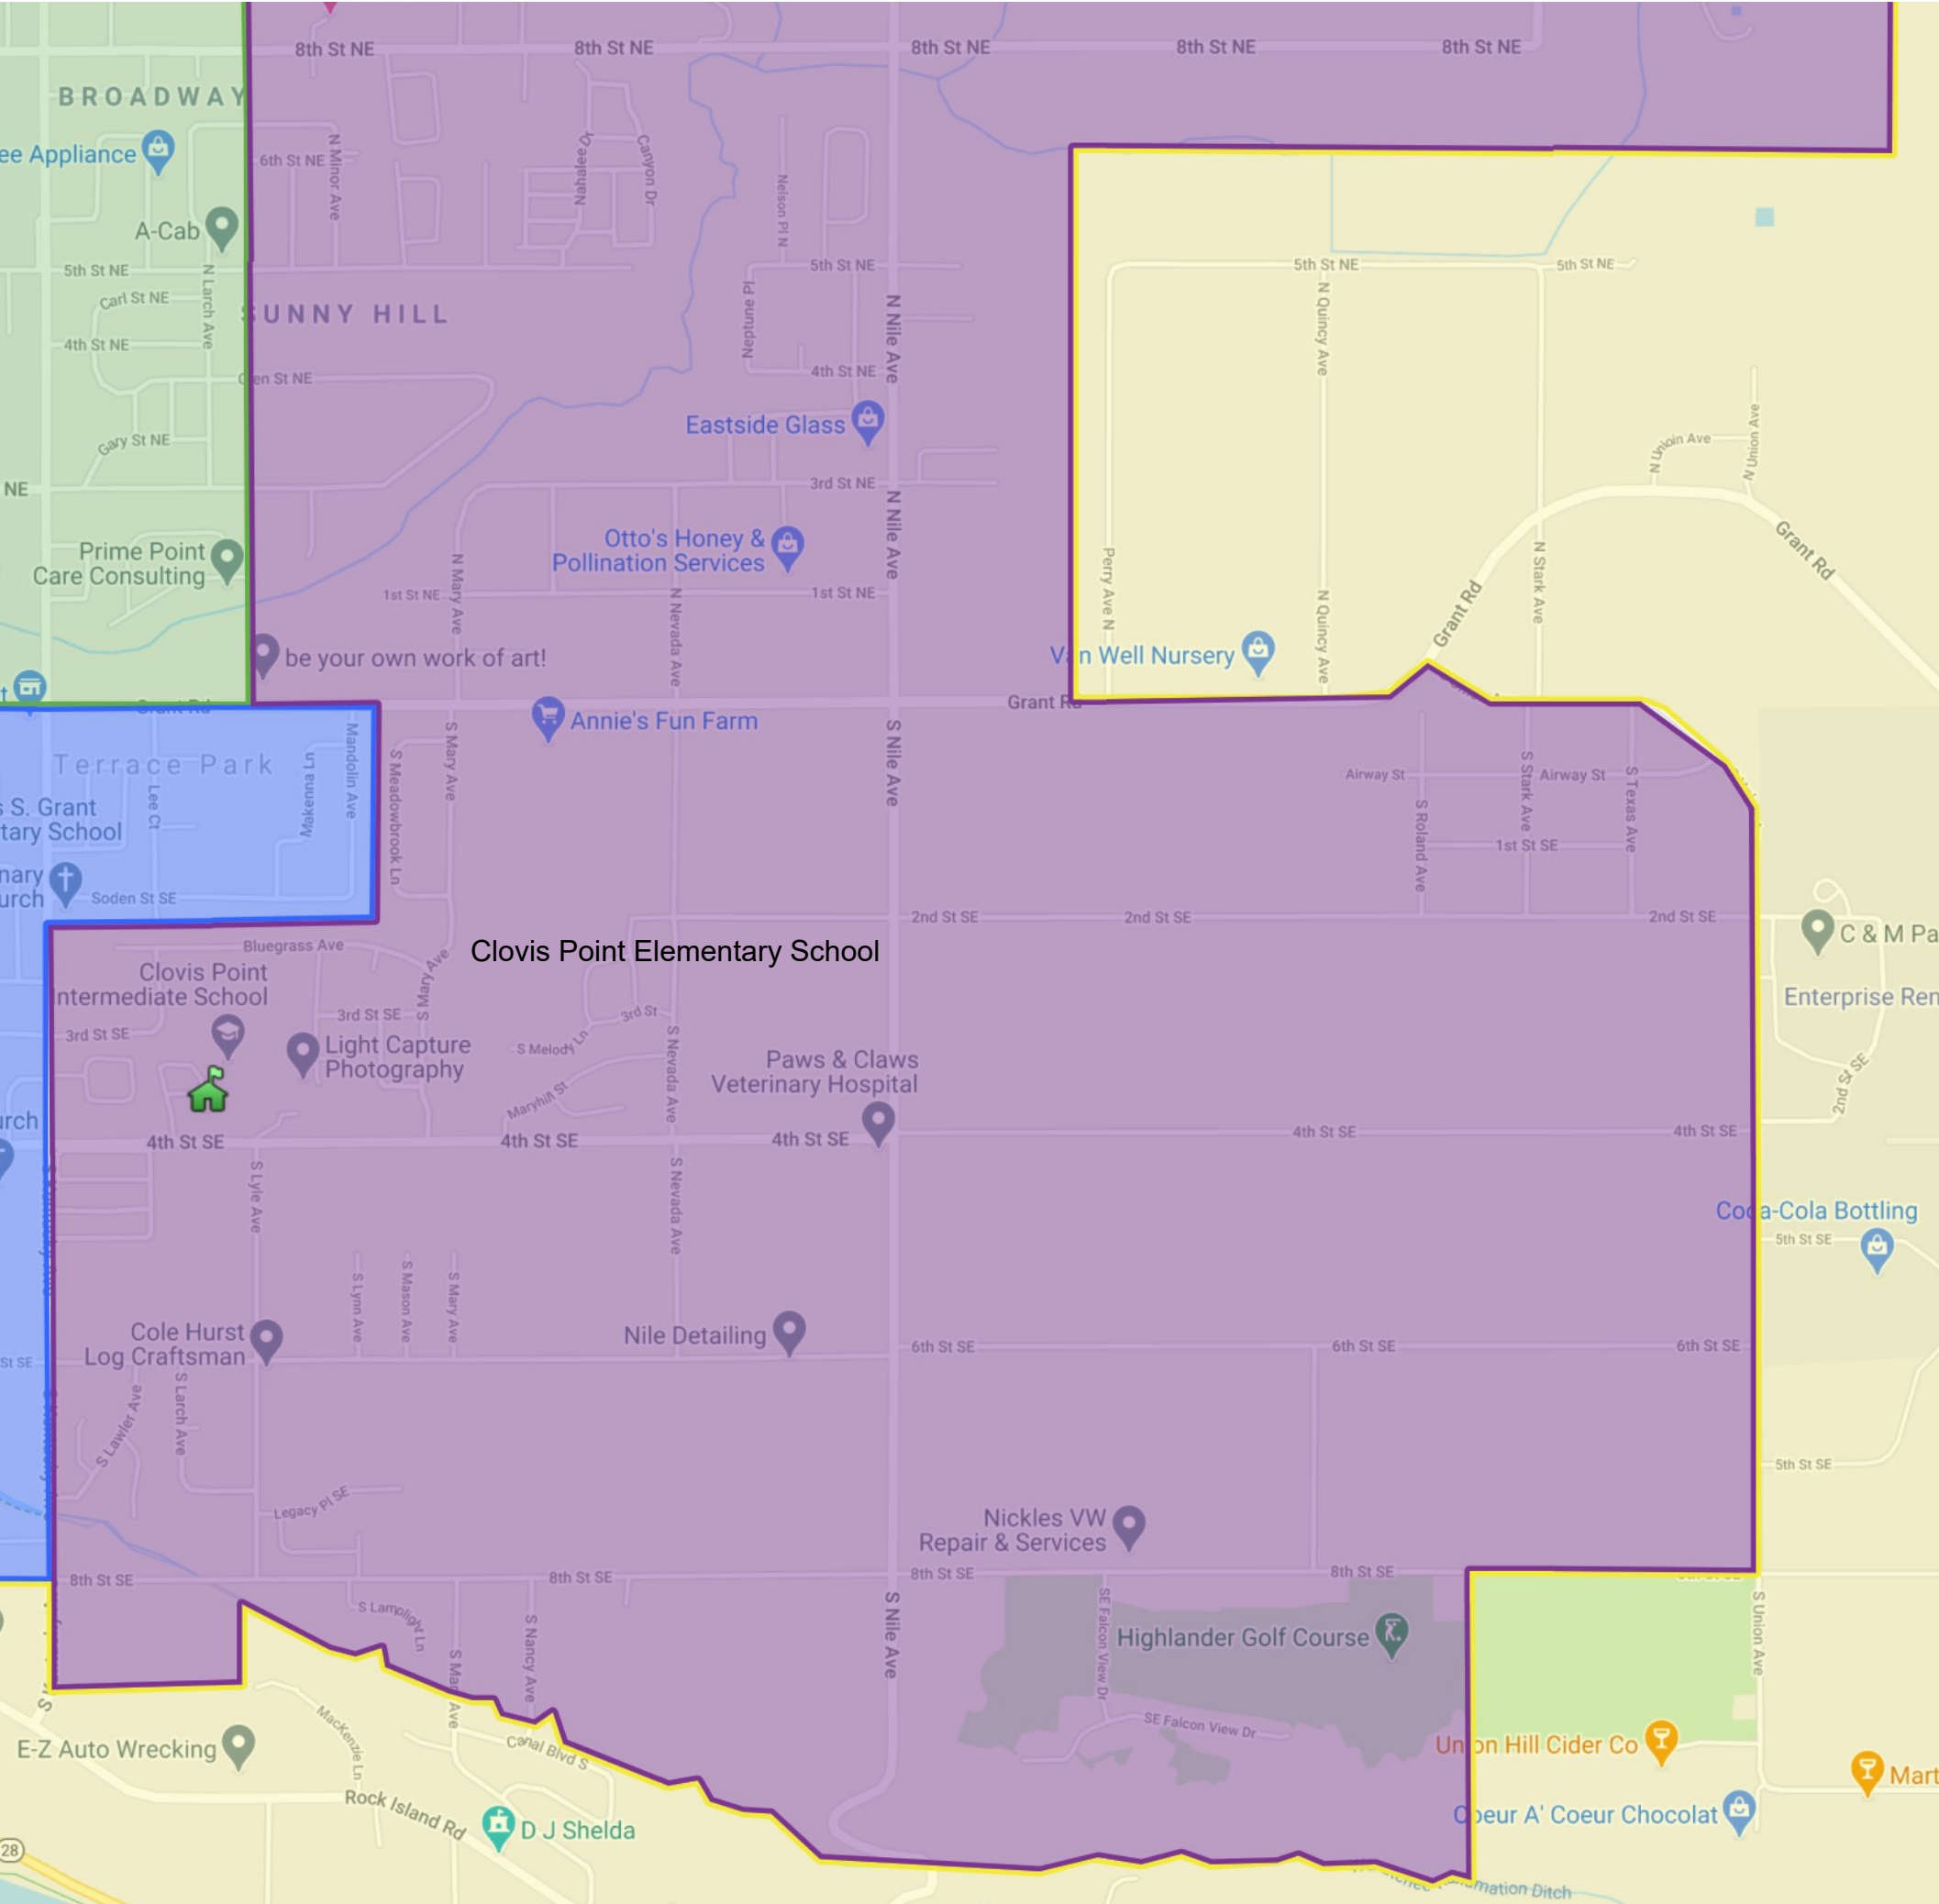

3. Sterling Junior High School

The school boundaries can be found on the current map for that school as referenced above. All students from these areas:

- Cascade Elementary and Lee Elementary attendance areas;
- Those living in the Shared Area that attended these schools; and
- All Kenroy students besides those listed above including students living in the Shared Area.

4. Escuelas primarias:

Los límites de cada escuela se pueden encontrar en el mapa actual de esa escuela como se mencionaron anteriormente.

- Escuela primaria Cascade
- Escuela primaria Clovis Point
- Escuela primaria Grant
- Escuela primaria Kenroy
- Escuela primaria Lee
- Escuela primaria Rock Island

Cascade and Lee Elementary Schools - Badger Mountain Border

Eastmont School District  
School Attendance Areas  
Lee Elementary School

Eastmont School District  
School Attendance Areas  
Kenroy Elementary School

Eastmont School District  
School Attendance Areas

Shared Area

Eastmont School District  
School Attendance Areas  
Clovis Point Elementary School

Eastmont School District  
School Attendance Areas  
Clovis Point Elementary School