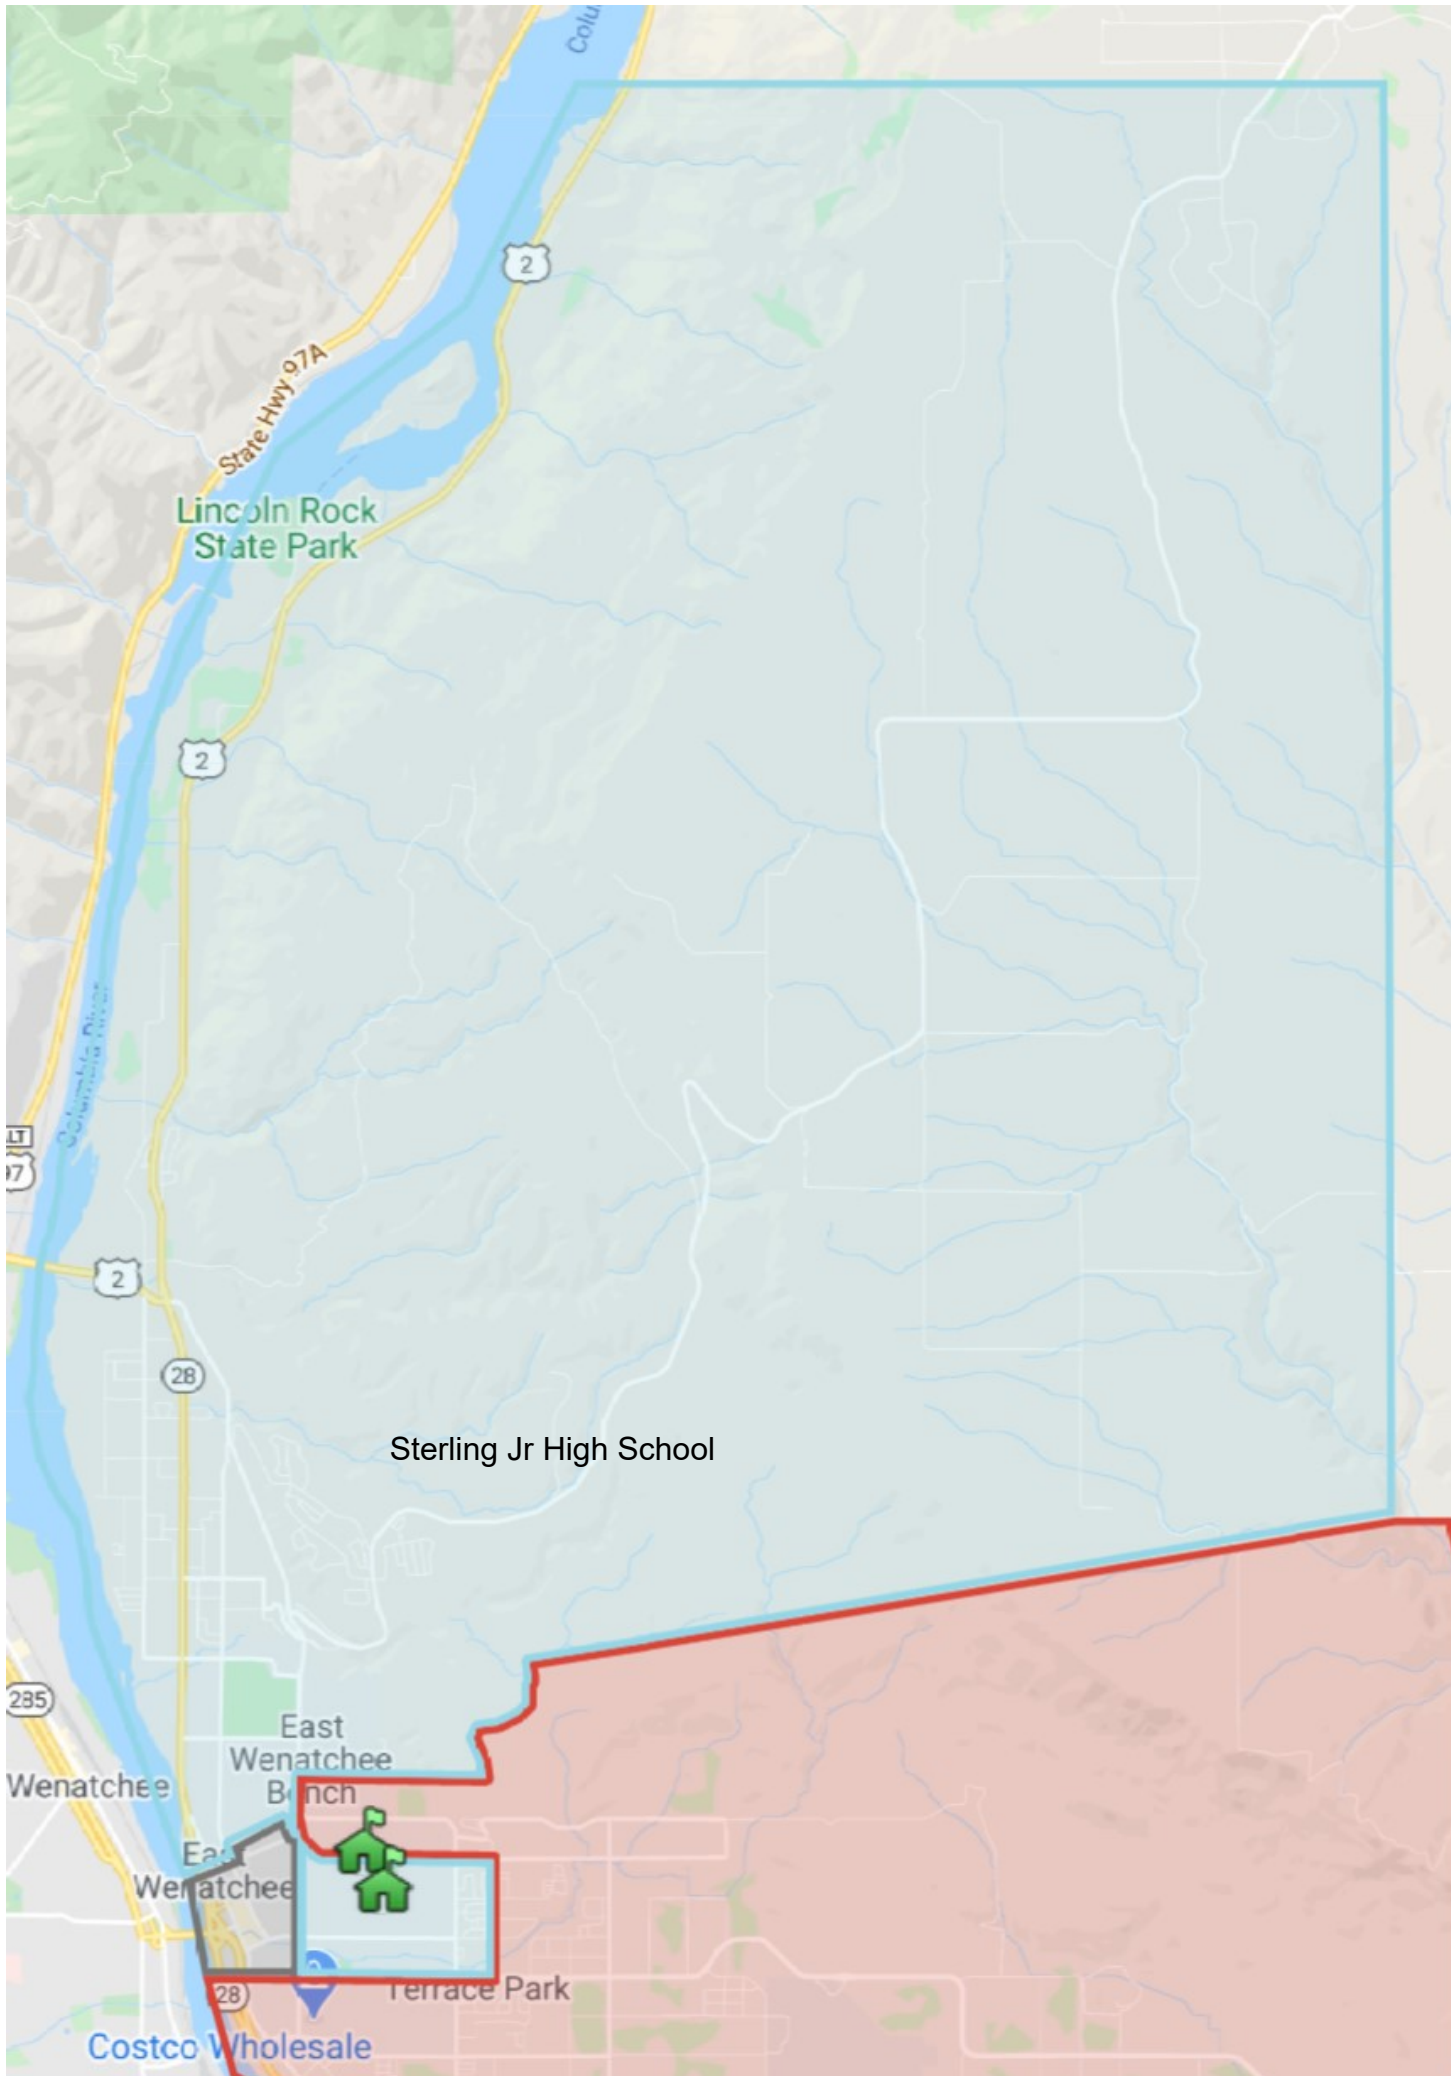

Eastmont School District
School Attendance Areas
Sterling Jr High School