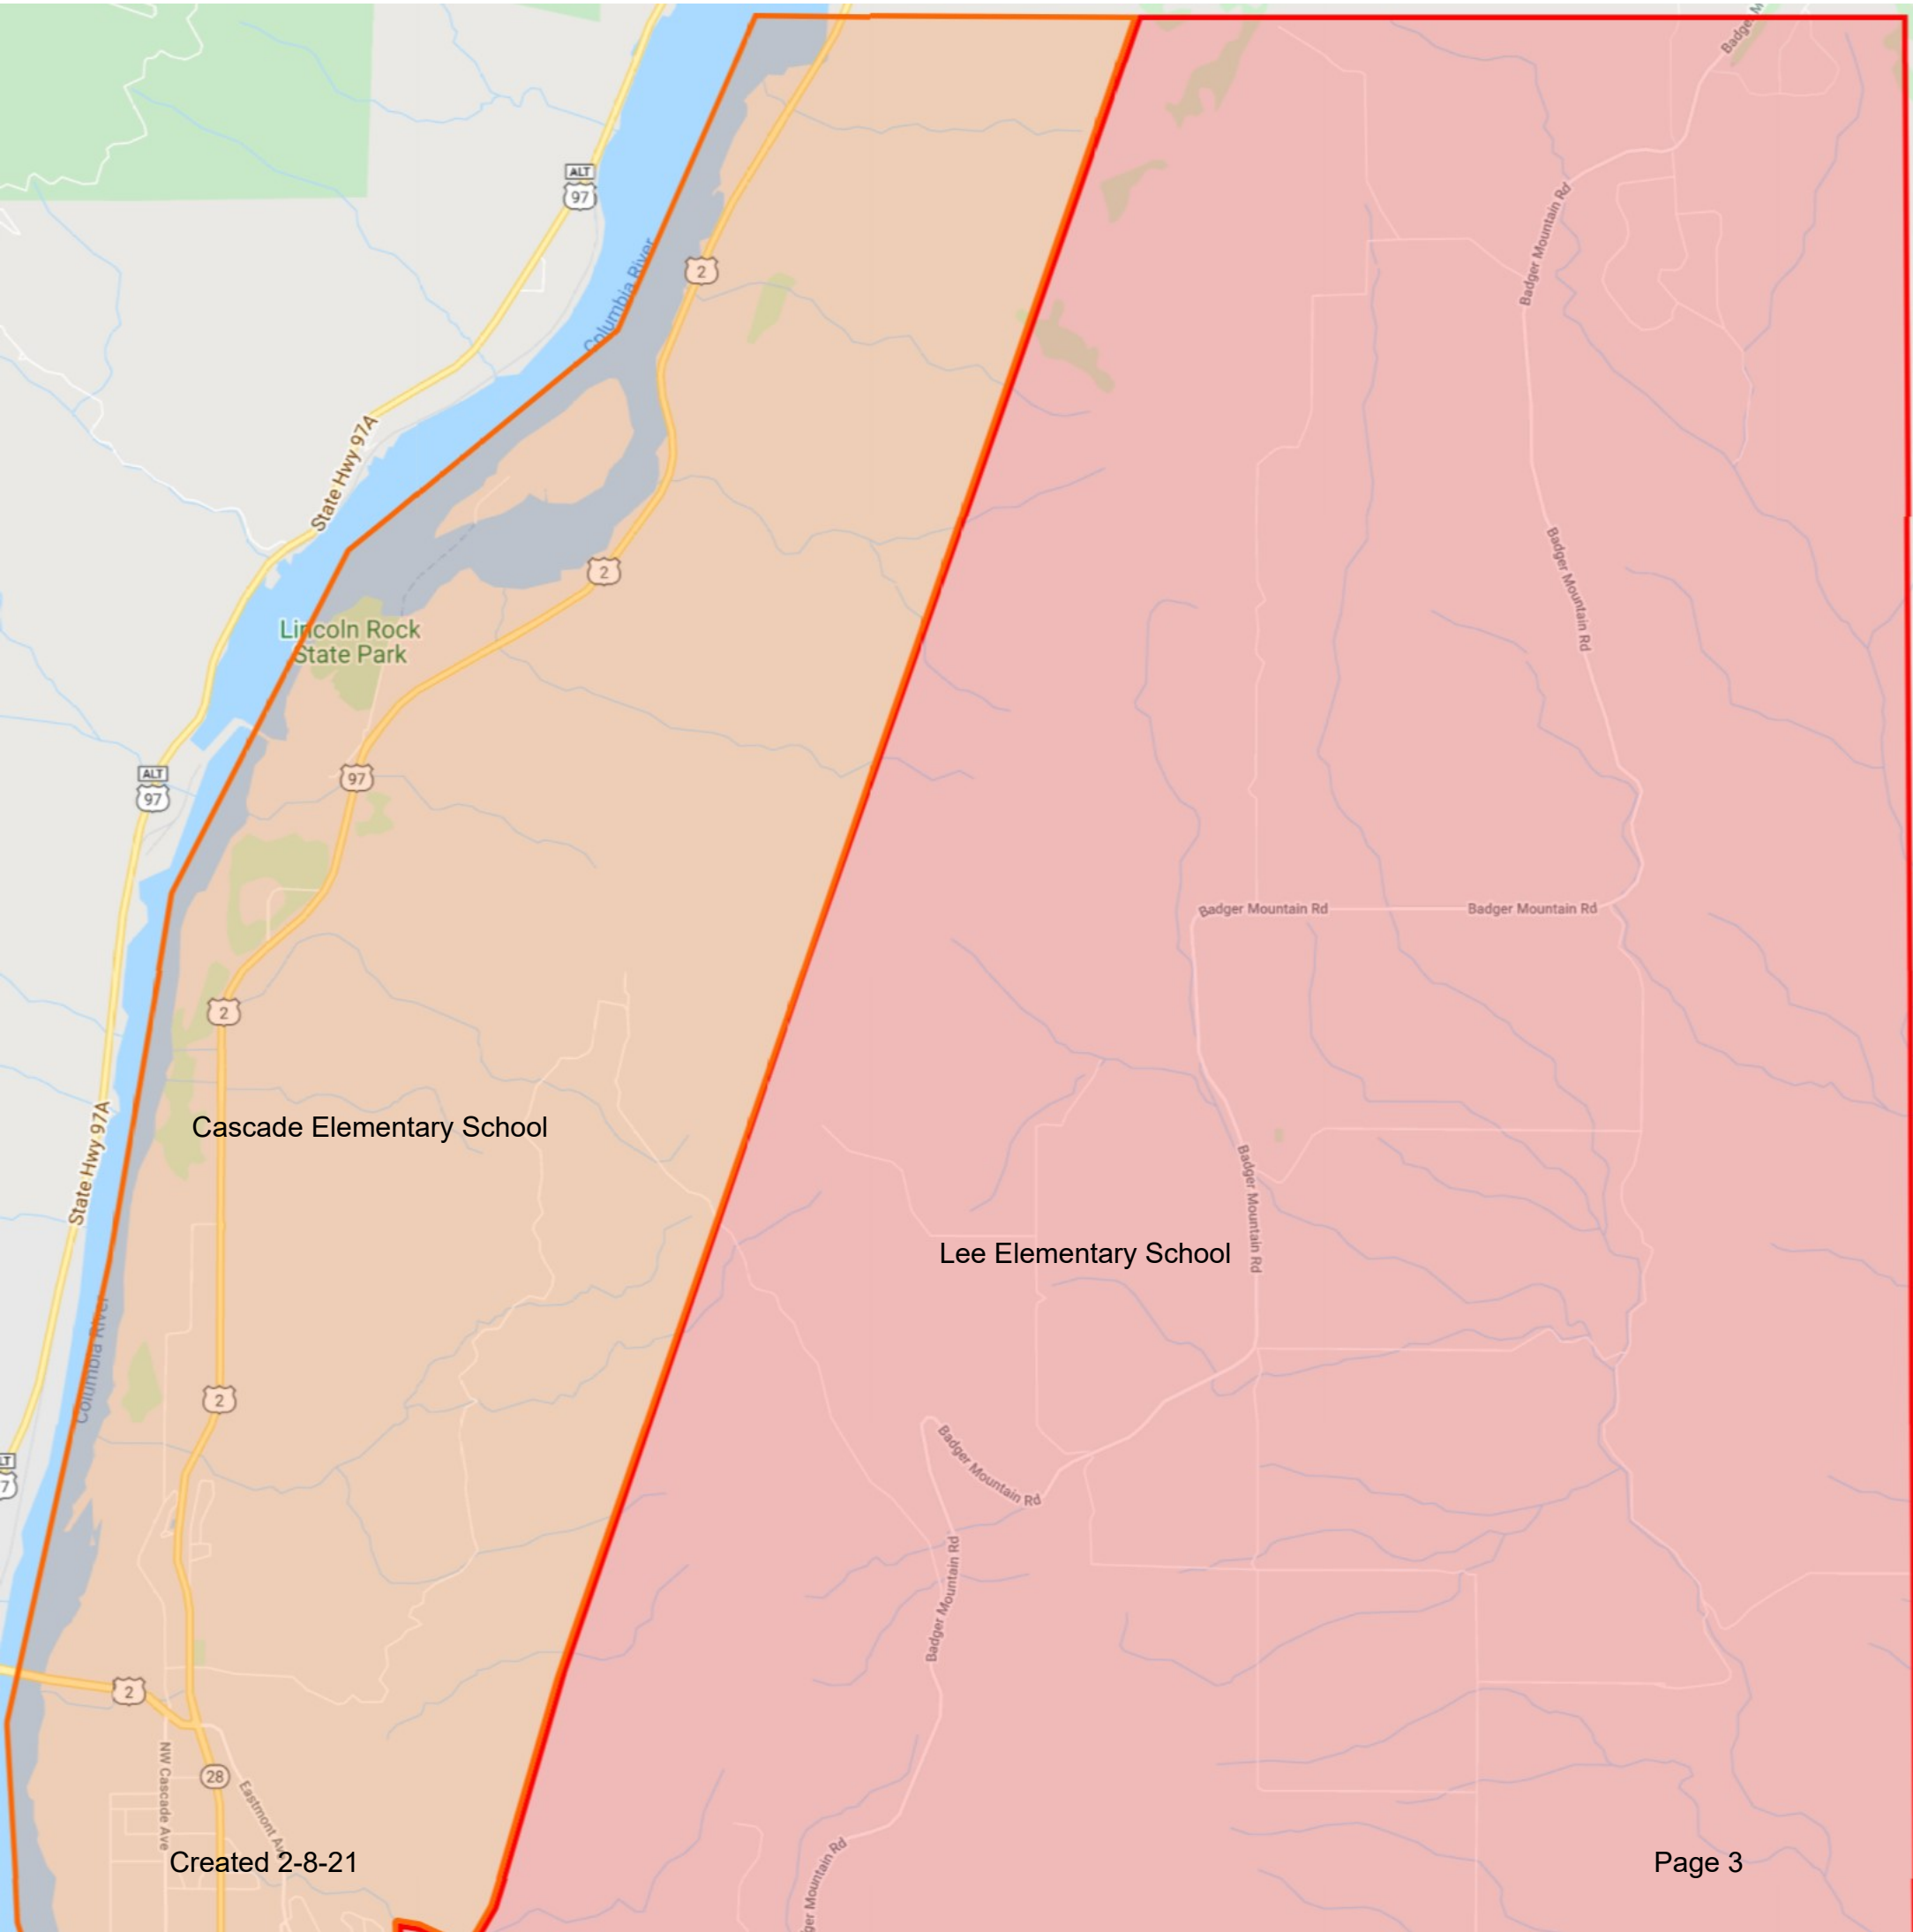

Eastmont School District
School Attendance Areas

Cascade and Lee Elementary Schools - Badger Mountain Border