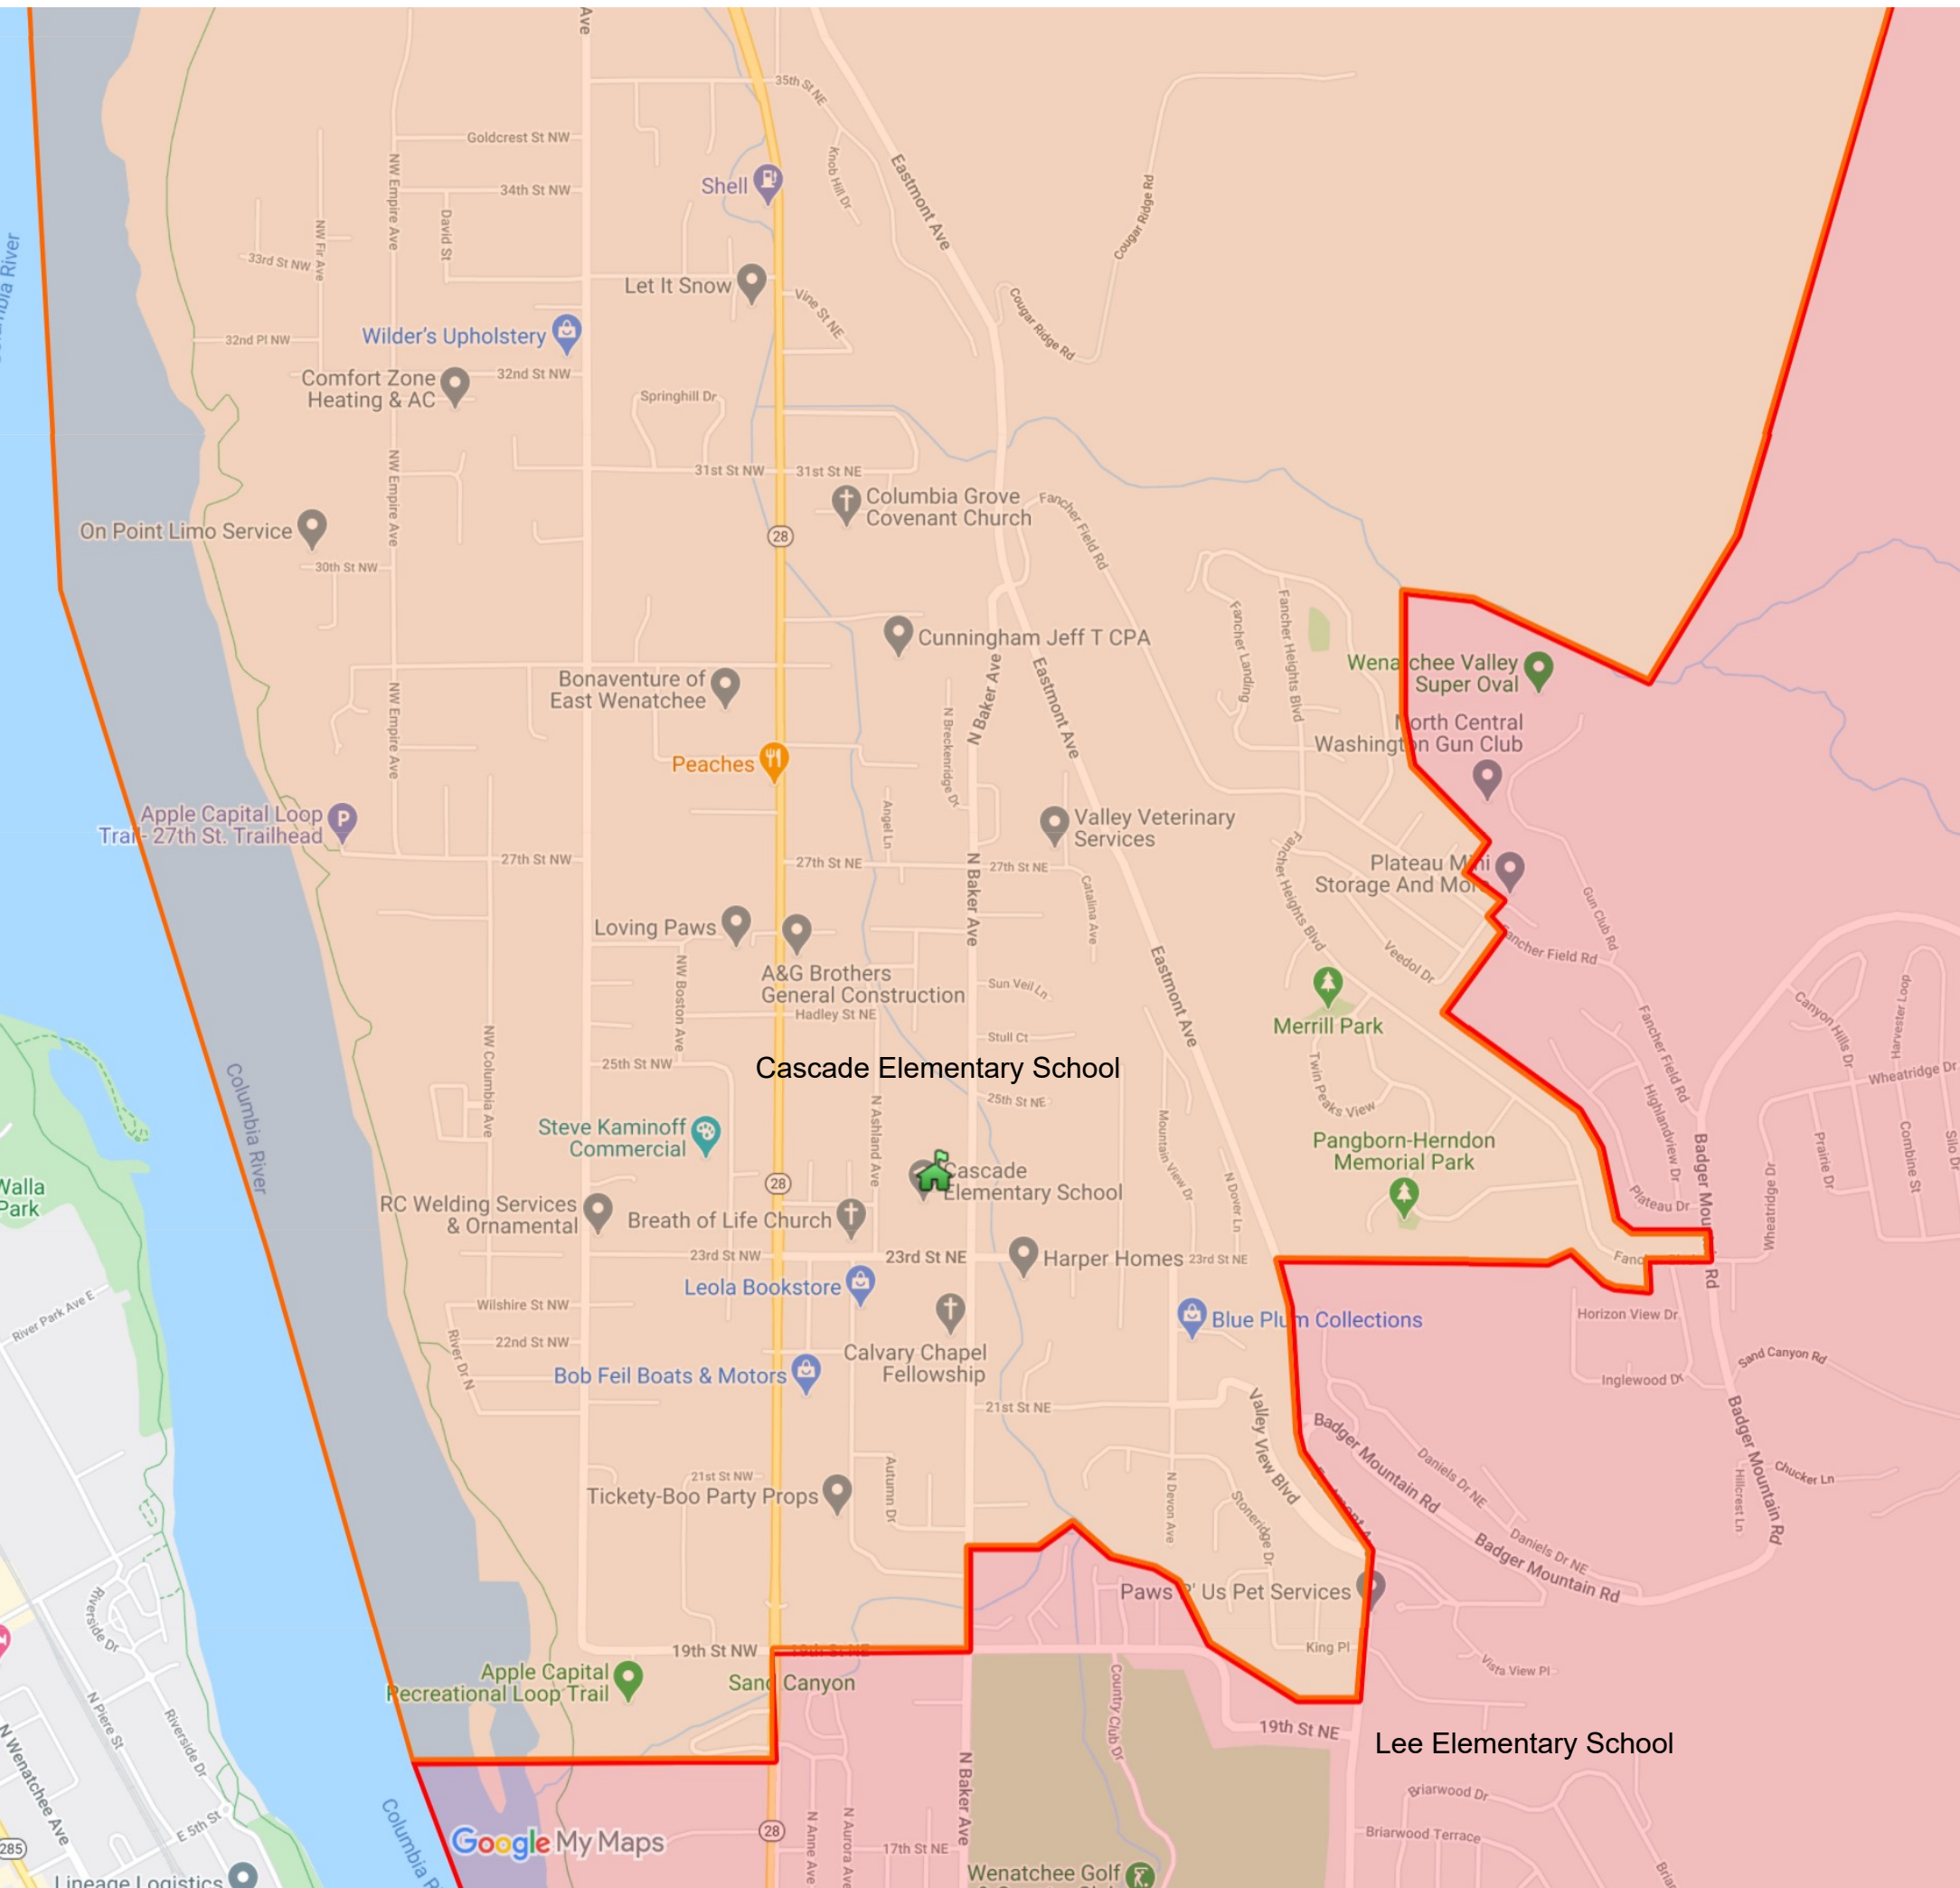

Eastmont School District
School Attendance Areas
Cascade and Lee Elementary Schools Border