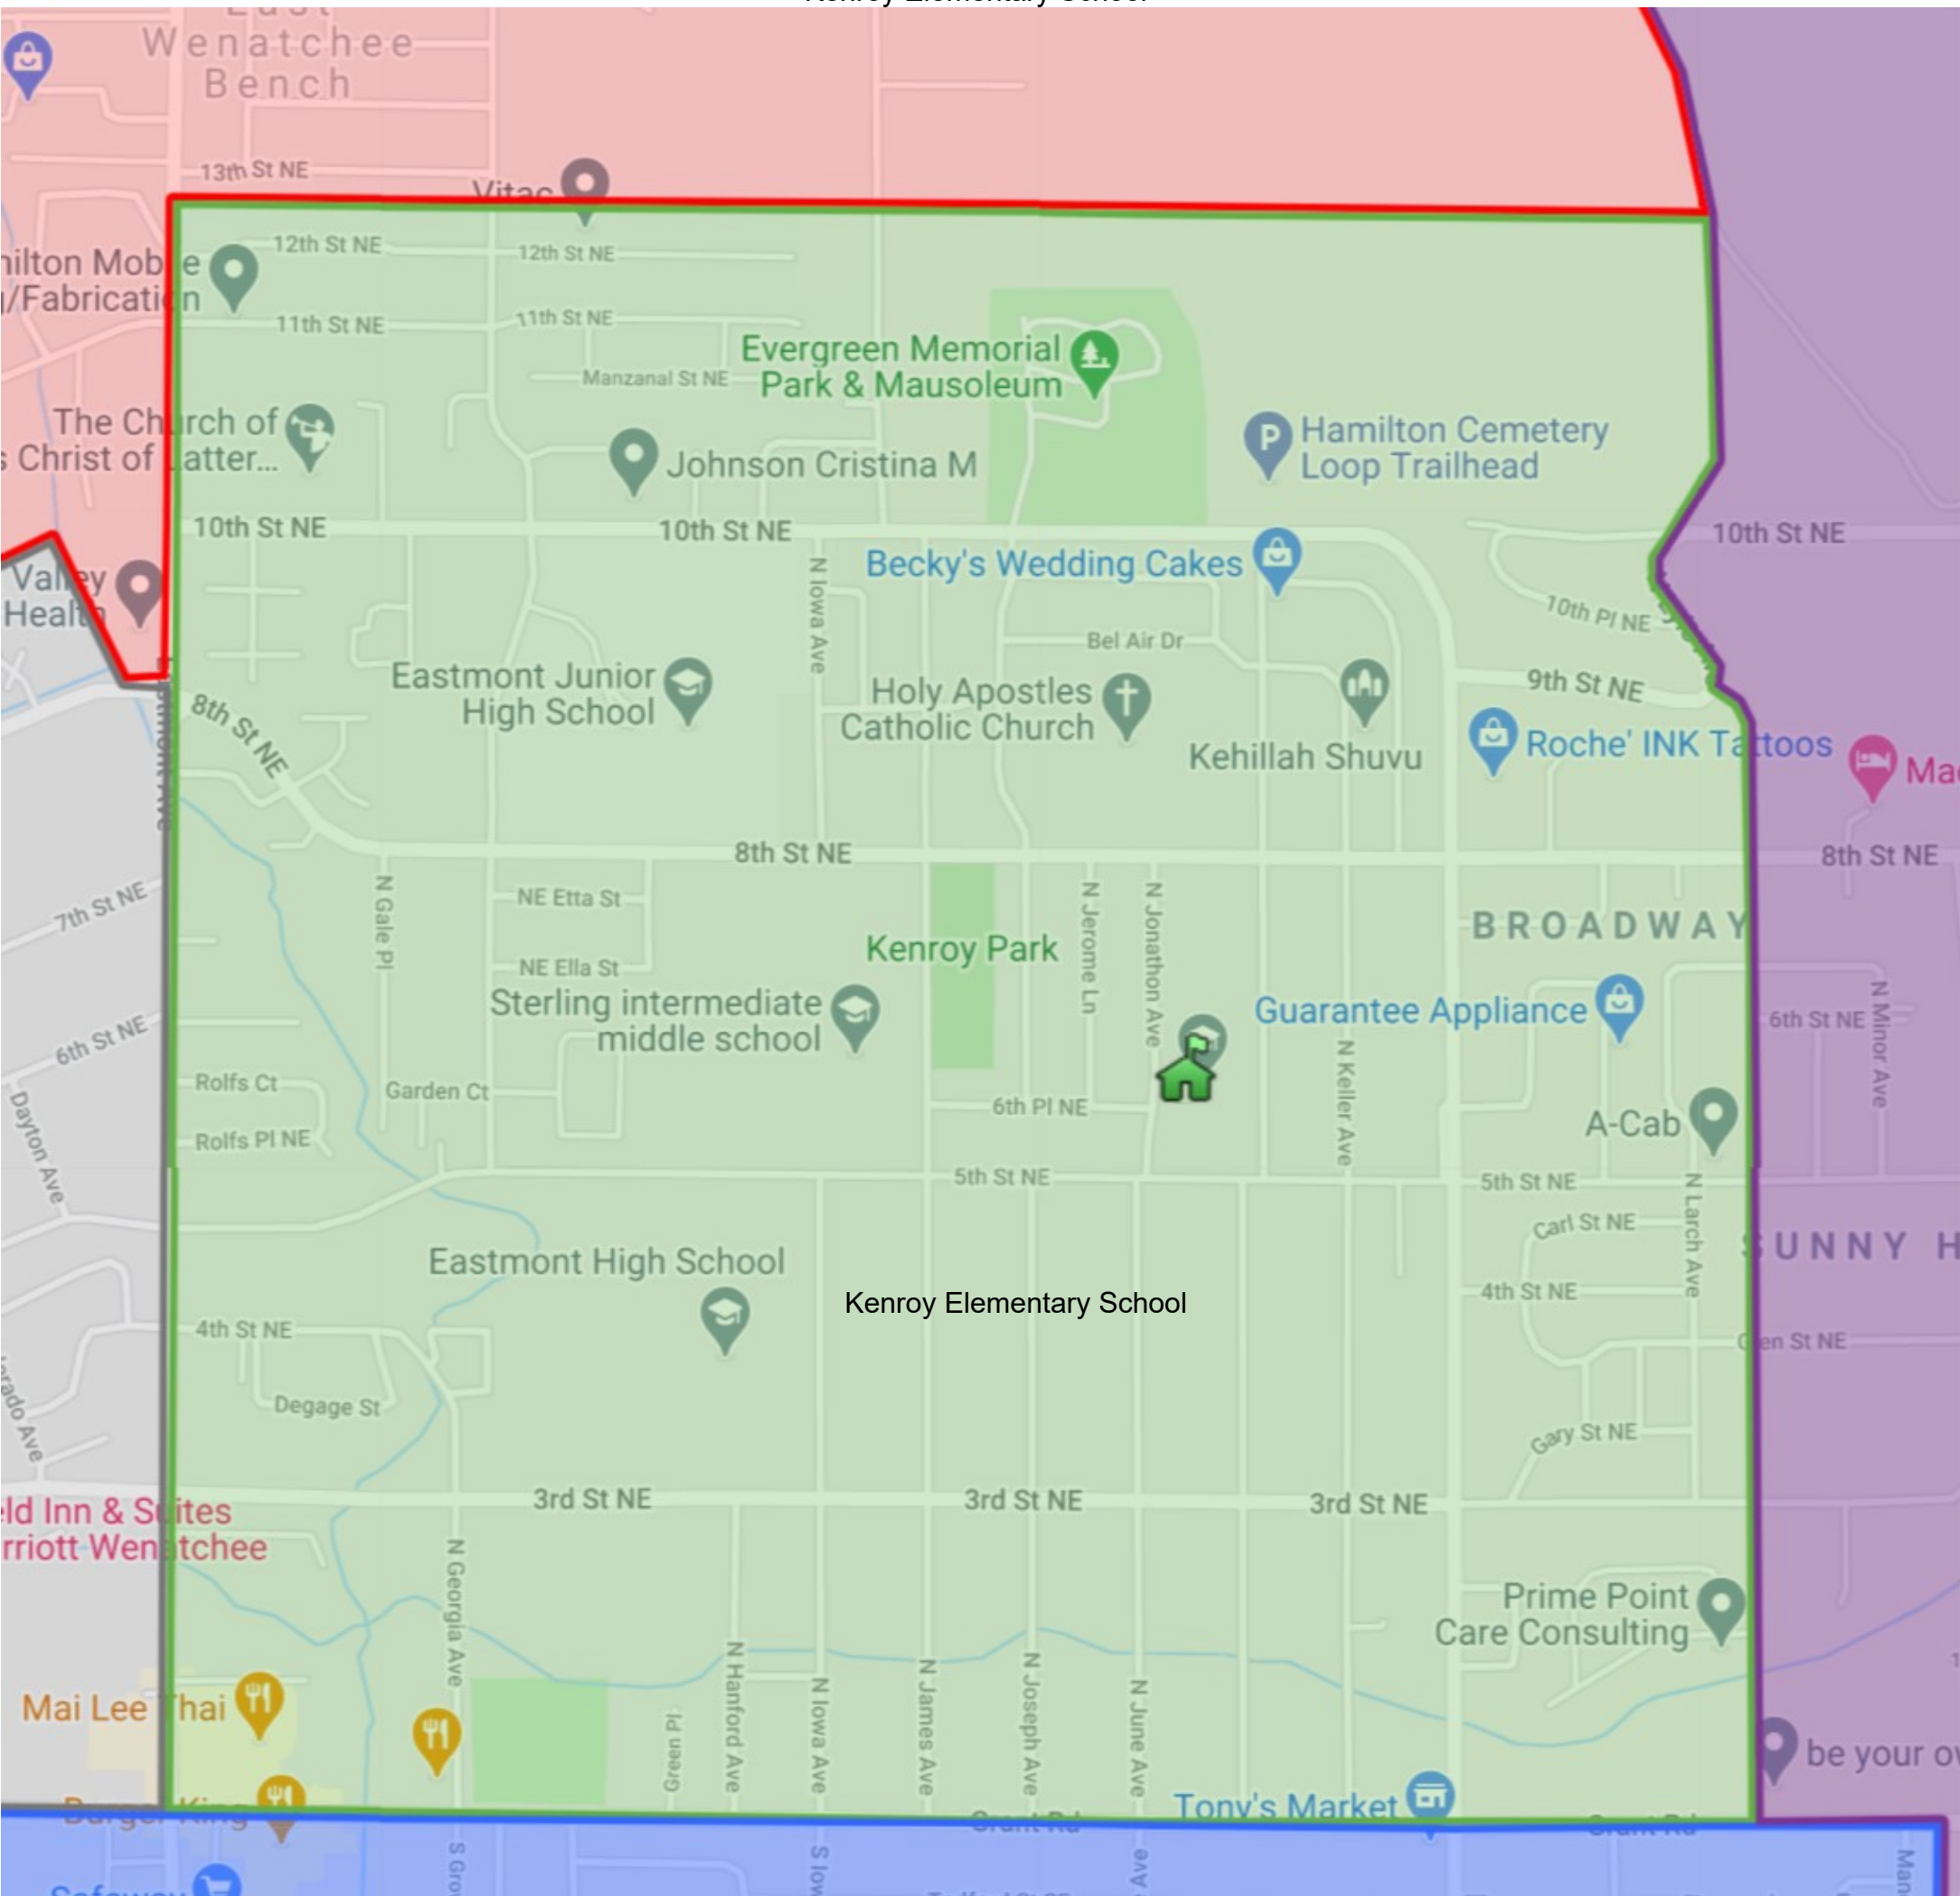

Eastmont School District
School Attendance Areas
Kenroy Elementary School